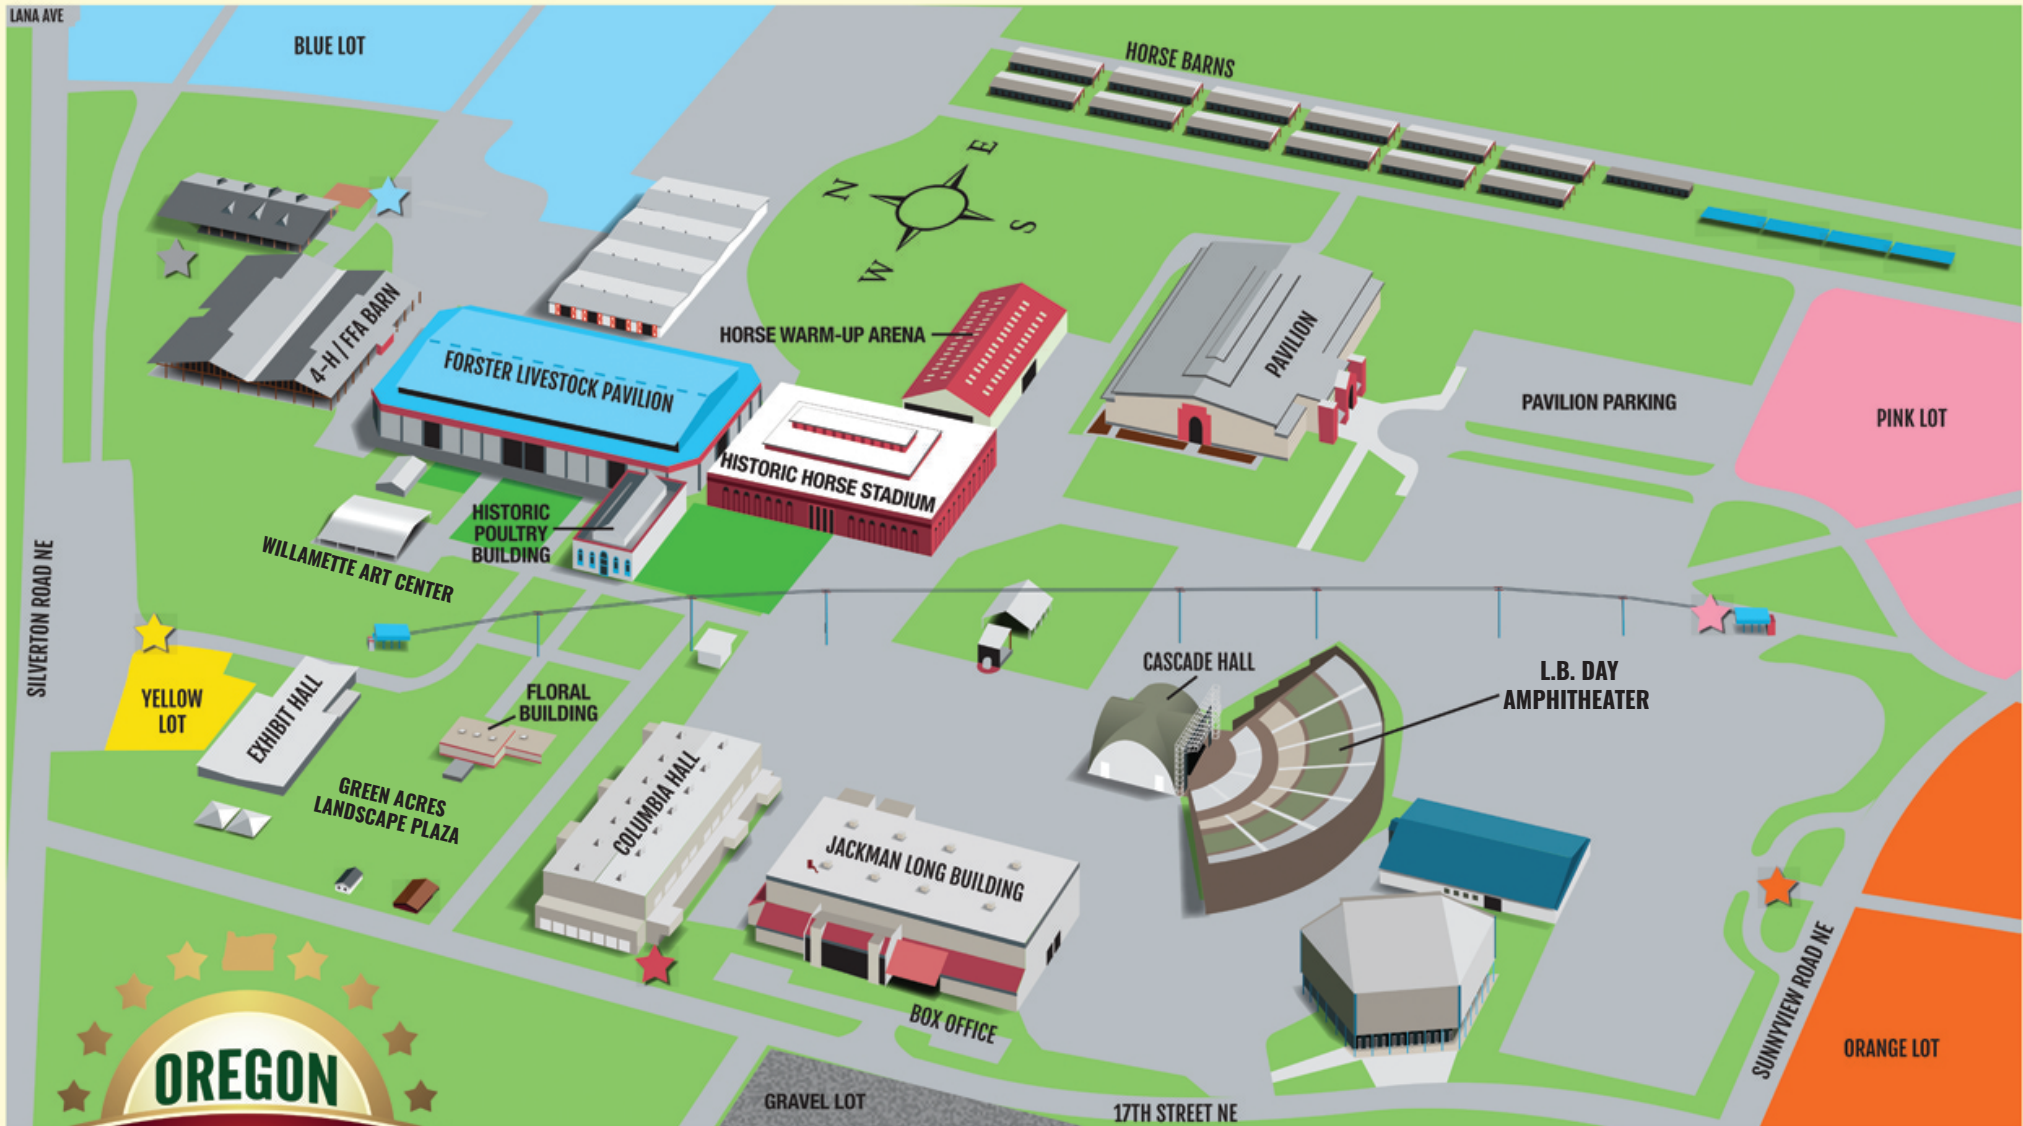

Exposition Center Map

2330 17th Street NE, Salem, Oregon 97301
www.oregonstateexpo.org